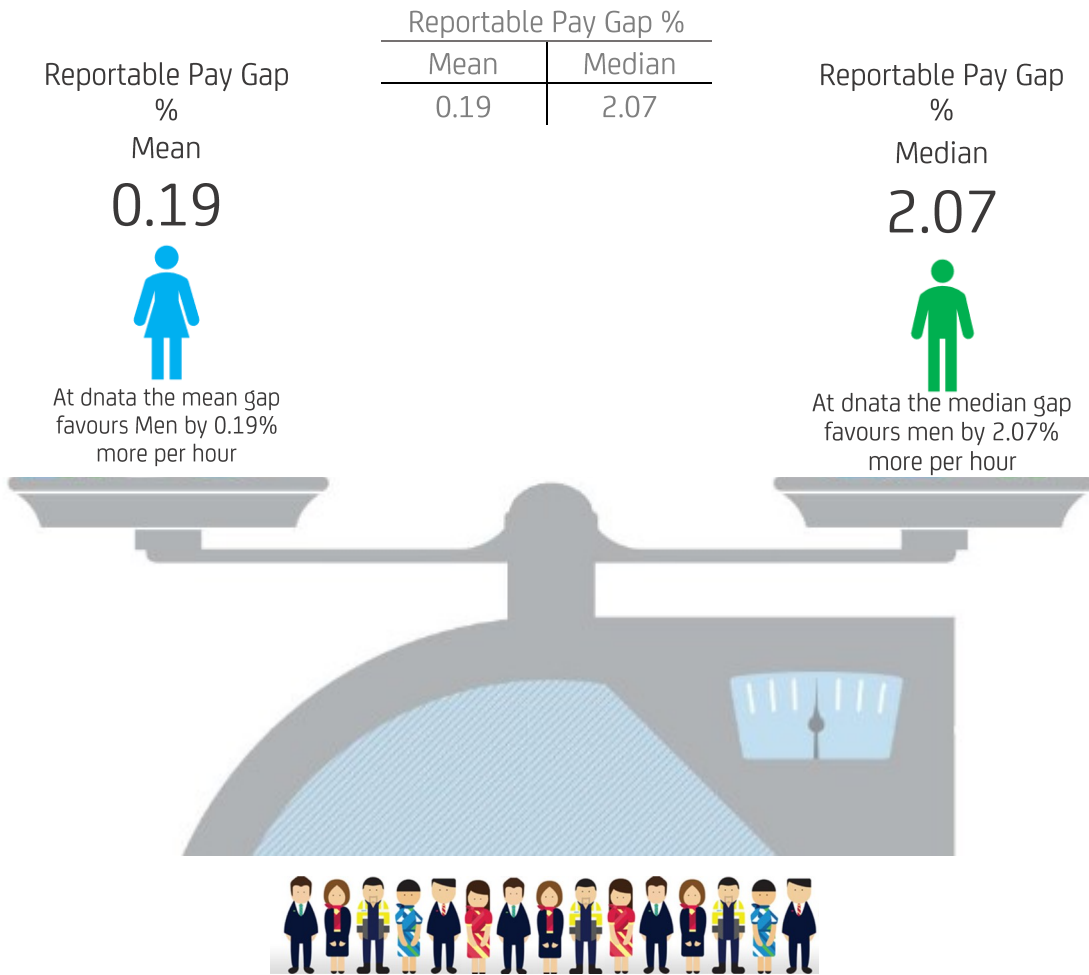

# Gender Pay Gap 2022

People

On 5 April 2022, we employed 1740 permanent employees

1341

399

## Salary Quartiles